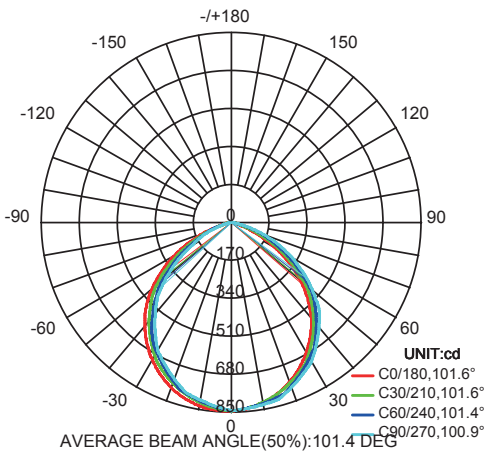

6395 Blanco-White
LED 21W 3000K 1900lm

6396 Blanco-White
LED 21W 4000K 2100lm

Note: The Curves indicate the illuminated area and the average illumination when the luminaire is at different distance.

UGR<19 LED life / LED vida 30.000 h ON / OFF 30.000 garantía manfaco 5 años WARRANTY GARANTIA LED LED INCLUDED IP20