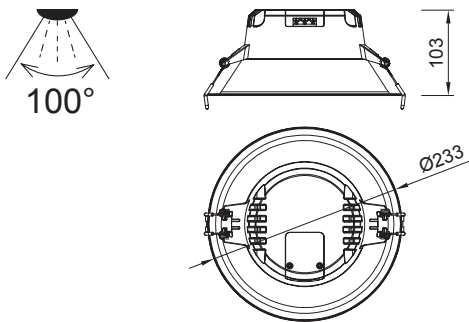

6395 Blanco-White
LED 21W 3000K 1900lm

6396 Blanco-White
LED 21W 4000K 2100lm

Note: The Curves indicate the illuminated area and the average illumination when the luminaire is at different distance.

UGR<19 LED life / LED vida 30.000 h ON / OFF 30.000 garantía manfaco 5 años WARRANTY GARANTIA LED LED INCLUDED IP20