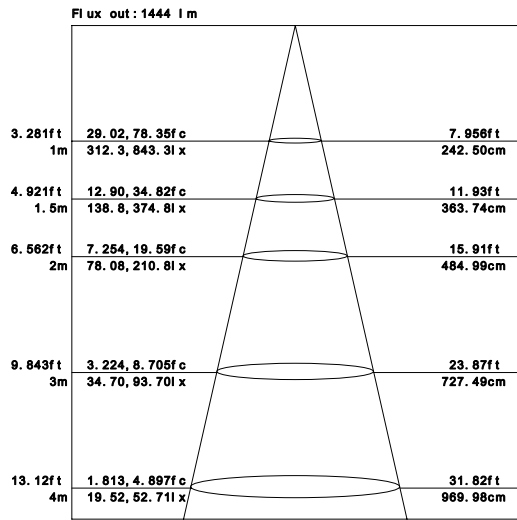

6395 Blanco-White
LED 21W 3000K 1900lm

6396 Blanco-White
LED 21W 4000K 2100lm

Note: The Curves indicate the illuminated area and the average illumination when the luminaire is at different distance.

UGR<19 LED life / LED vida 30.000 h ON / OFF 30.000 garantía manfaco 5 años WARRANTY GARANTIA LED LED INCLUDED IP20