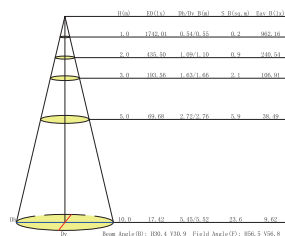

FORMENTERA

C0079 Blanco Mate-Matt White
LED 7W 3000K 610lm

C0080 Blanco Mate-Matt White
LED 7W 4000K 650lm