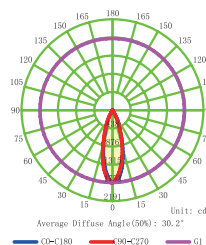

FORMENTERA

C0079 Blanco Mate-Matt White
LED 7W 3000K 610lm

C0080 Blanco Mate-Matt White
LED 7W 4000K 650lm