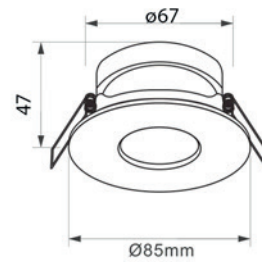

GUINCHO GU10

7535 Blanco arena-Sand white

1 × GU10

7536 Negroarena-Sand black

1 × GU10

67mm

NOT INCLUDED

WARRANTY GARANTIA