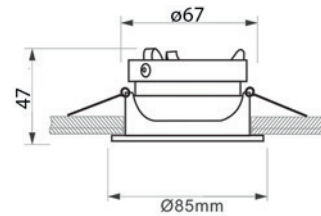

GUINCHO GU10

7535 Blanco arena-Sand white

1 × GU10

7536 Negroarena-Sand black

1 × GU10

67mm

NOT INCLUDED

WARRANTY GARANTIA

IP20

Aluminio-Aluminium 100-240V ~ 50/60Hz 1×GU10 máx 10 W