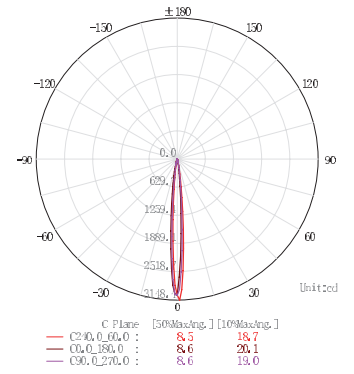

GUINCHO

2700K

7080 Blanco-White
LED 3W 210 lm

7081 Negro-Black
LED 3W 210 lm

7082 Blanco-White
LED 5W 410lm

7083 Negro-Black
LED 5W 410lm