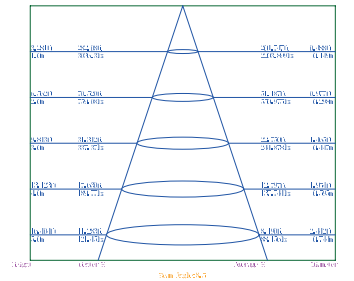

GUINCHO

2700K

7080 Blanco-White
LED 3W 210 lm

7081 Negro-Black
LED 3W 210 lm

7082 Blanco-White
LED 5W 410lm

7083 Negro-Black
LED 5W 410lm