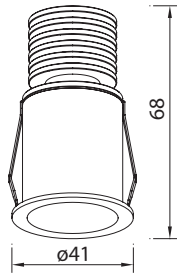

GUINCHO

2700K

7080 Blanco-White
LED 3W 210 lm

7081 Negro-Black
LED 3W 210 lm

7082 Blanco-White
LED 5W 410lm

7083 Negro-Black
LED 5W 410lm