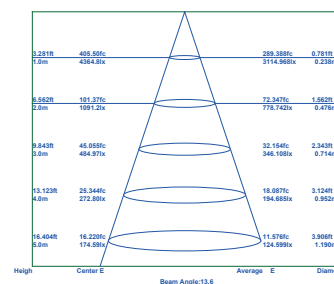

6857 Blanco *Arena-Sand White*
LED 5W 3000K 410lm

6858 Negro *Arena-Sand Black*
LED 5W 3000K 410lm

6861 Blanco *Arena-Sand White*
LED 5W 4000k 410lm

6862 Negro *Arena-Sand Black*
LED 5W 4000k 410lm