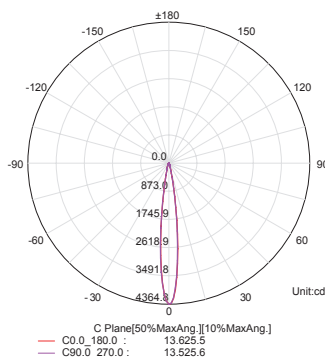

6857 Blanco *Arena-Sand White*
LED 5W 3000K 410lm

6858 Negro *Arena-Sand Black*
LED 5W 3000K 410lm

6861 Blanco *Arena-Sand White*
LED 5W 4000k 410lm

6862 Negro *Arena-Sand Black*
LED 5W 4000k 410lm