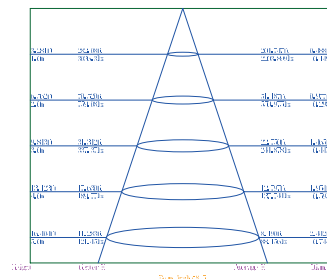

GUINCHO

6855 Blanco Arena-Sand White
LED 3W 3000K 210lm

6859 Blanco Arena-Sand White
LED 3W 4000k 210lm

6860 Negro Arena-Sand Black
LED 3W 4000k 210lm