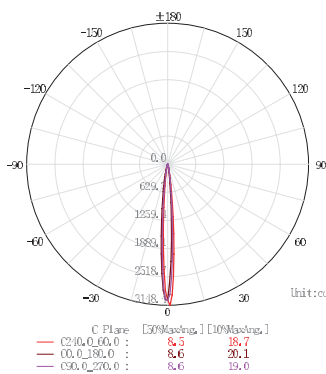

GUINCHO

6855 Blanco Arena-Sand White
LED 3W 3000K 210lm

6859 Blanco Arena-Sand White
LED 3W 4000k 210lm

6860 Negro Arena-Sand Black
LED 3W 4000k 210lm