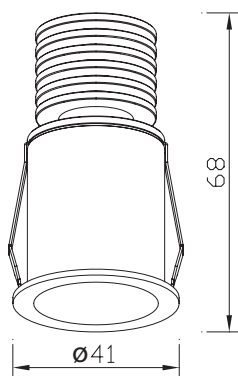

GUINCHO

6855 Blanco Arena-Sand White
LED 3W 3000K 210lm

6859 Blanco Arena-Sand White
LED 3W 4000k 210lm

6860 Negro Arena-Sand Black
LED 3W 4000k 210lm