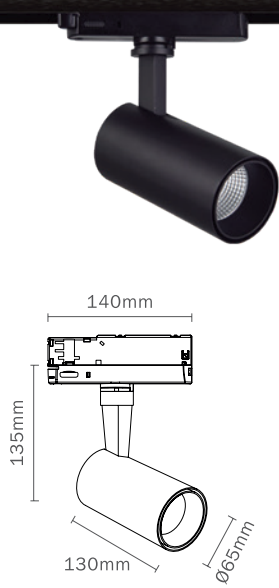

**7208** Negro-Black  
LED 15W 3000K 1500lm

**7209** Negro-Black  
LED 20W 3000K 2000lm

**7210** Negro-Black  
LED 30W 3000K 3000lm

**7211** Negro-Black  
LED 40W 3000K 4000lm

**7212** Negro-Black  
LED 15W 4000K 1650lm

**7213** Negro-Black  
LED 20W 4000K 2200lm

**7214** Negro-Black  
LED 30W 4000K 3300lm

**7215** Negro-Black  
LED 40W 4000K 4400lm

**ÓPTICAS 15/20W**  
ref **7216** <sub>15°</sub>  
ref **7217** <sub>24°</sub>  
ref **7218** <sub>38°</sub> Included.