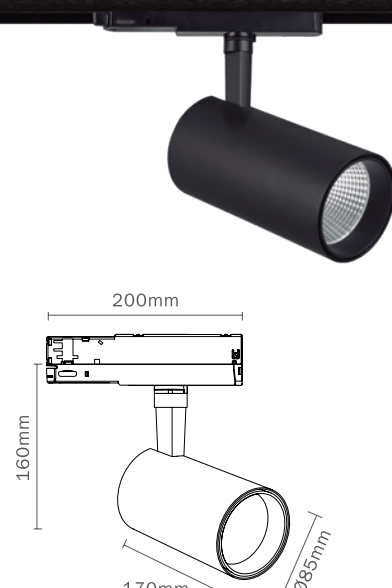

**7208** Negro-Black  
LED 15W 3000K 1500lm

**7209** Negro-Black  
LED 20W 3000K 2000lm

**7210** Negro-Black  
LED 30W 3000K 3000lm

**7211** Negro-Black  
LED 40W 3000K 4000lm

**7212** Negro-Black  
LED 15W 4000K 1650lm

**7213** Negro-Black  
LED 20W 4000K 2200lm

**7214** Negro-Black  
LED 30W 4000K 3300lm

**7215** Negro-Black  
LED 40W 4000K 4400lm

**ÓPTICAS 15/20W**  
ref **7216** <sub>15°</sub>  
ref **7217** <sub>24°</sub>  
ref **7218** <sub>38°</sub> Included.