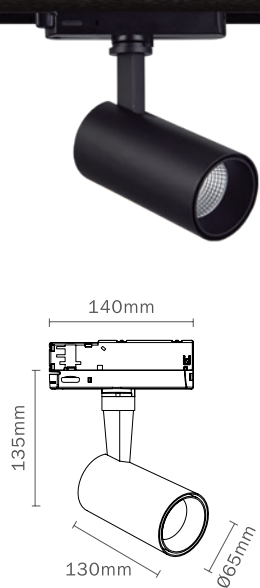

**7208** Negro-Black  
LED 15W 3000K 1500lm

**7209** Negro-Black  
LED 20W 3000K 2000lm

**7210** Negro-Black  
LED 30W 3000K 3000lm

**7211** Negro-Black  
LED 40W 3000K 4000lm

**7212** Negro-Black  
LED 15W 4000K 1650lm

**7213** Negro-Black  
LED 20W 4000K 2200lm

**7214** Negro-Black  
LED 30W 4000K 3300lm

**7215** Negro-Black  
LED 40W 4000K 4400lm

**ÓPTICAS 15/20W**  
ref **7216** <sub>15°</sub>  
ref **7217** <sub>24°</sub>  
ref **7218** <sub>38°</sub> Included.