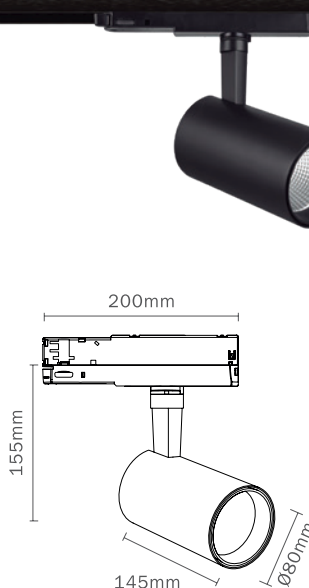

**7208** Negro-Black  
LED 15W 3000K 1500lm

**7209** Negro-Black  
LED 20W 3000K 2000lm

**7210** Negro-Black  
LED 30W 3000K 3000lm

**7211** Negro-Black  
LED 40W 3000K 4000lm

**7212** Negro-Black  
LED 15W 4000K 1650lm

**7213** Negro-Black  
LED 20W 4000K 2200lm

**7214** Negro-Black  
LED 30W 4000K 3300lm

**7215** Negro-Black  
LED 40W 4000K 4400lm

**ÓPTICAS 15/20W**  
ref **7216** <sub>15°</sub>  
ref **7217** <sub>24°</sub>  
ref **7218** <sub>38°</sub> Included.