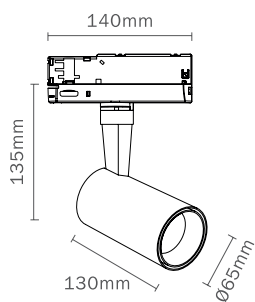

7206 Blanco-White
LED 30W 4000K 3300lm

7207 Blanco-White
LED 40W 4000K 4400lm

ÓPTICAS 15/20W
ref **7216** _15°
ref **7217** _24°
ref **7218** _38° Included.

ÓPTICAS 15/20W
ref **7216** _15°
ref **7217** _24°
ref **7218** _38° Included.

ÓPTICAS 30W
ref **7219** _15°
ref **7220** _24°
ref **7221** _38° Included.

ÓPTICAS 40W
ref **7222** _15°
ref **7223** _24°
ref **7224** _38° Included.