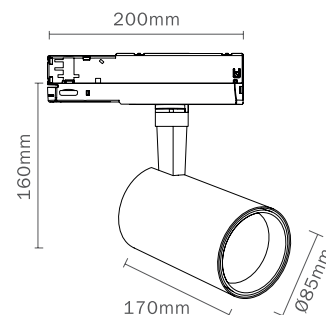

7206 Blanco-White
LED 30W 4000K 3300lm

7207 Blanco-White
LED 40W 4000K 4400lm

ÓPTICAS 15/20W
ref **7216** _15°
ref **7217** _24°
ref **7218** _38° Included.

ÓPTICAS 15/20W
ref **7216** _15°
ref **7217** _24°
ref **7218** _38° Included.

ÓPTICAS 30W
ref **7219** _15°
ref **7220** _24°
ref **7221** _38° Included.

ÓPTICAS 40W
ref **7222** _15°
ref **7223** _24°
ref **7224** _38° Included.