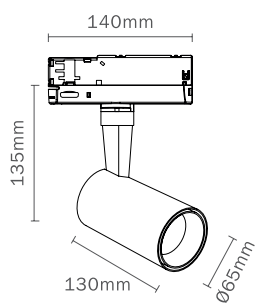

7206 Blanco-White
LED 30W 4000K 3300lm

7207 Blanco-White
LED 40W 4000K 4400lm

ÓPTICAS 15/20W
ref **7216** _15°
ref **7217** _24°
ref **7218** _38° Included.

ÓPTICAS 15/20W
ref **7216** _15°
ref **7217** _24°
ref **7218** _38° Included.

ÓPTICAS 30W
ref **7219** _15°
ref **7220** _24°
ref **7221** _38° Included.

ÓPTICAS 40W
ref **7222** _15°
ref **7223** _24°
ref **7224** _38° Included.