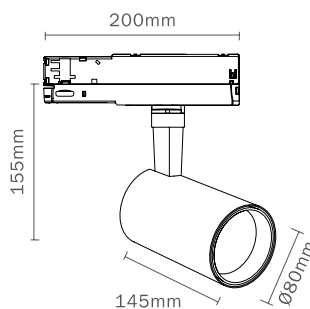

7206 Blanco-White
LED 30W 4000K 3300lm

7207 Blanco-White
LED 40W 4000K 4400lm

ÓPTICAS 15/20W
ref **7216** _15°
ref **7217** _24°
ref **7218** _38° Included.

ÓPTICAS 15/20W
ref **7216** _15°
ref **7217** _24°
ref **7218** _38° Included.

ÓPTICAS 30W
ref **7219** _15°
ref **7220** _24°
ref **7221** _38° Included.

ÓPTICAS 40W
ref **7222** _15°
ref **7223** _24°
ref **7224** _38° Included.