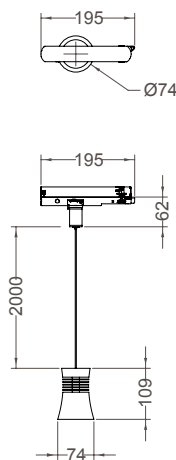

# PAGODA

UGR<16

**7780** Blanco-White  
LED 12,5W 3000K 950lm

**7781** Blanco-White  
LED 12,5W 4000K 1050lm

**7782** Negro-Black  
LED 12,5W 3000K 950lm

**7783** Negro-Black  
LED 12,5W 4000K 1050lm

Aluminio-Aluminium 220-240V~ 50/60Hz CRI:> 80