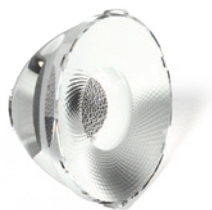

# ÍPSILON

David Villalba

CRI≥90

7317 Negro-Black  
LED 35W 3000k 3500lm

7318 Negro-Black  
LED 35W 4000k 3850lm

Lentes-Lens  
ref 7319\_13°  
ref 7320\_24°  
ref 7321\_38° Included.

Panal de abeja-Honeycomb  
ref 7322