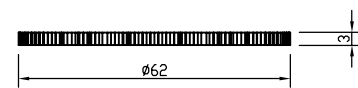

# ÍPSILON

David Villalba

CRI≥90

7317 Negro-Black  
LED 35W 3000k 3500lm

7318 Negro-Black  
LED 35W 4000k 3850lm

Lentes-Lens  
ref 7319\_13°  
ref 7320\_24°  
ref 7321\_38° Included.

Panal de abeja-Honeycomb  
ref 7322