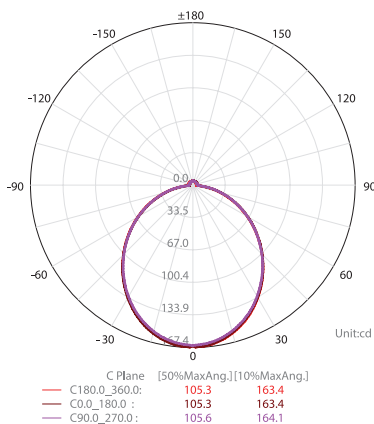

**6830** Blanco *Arena-Sand White*  
LED 7W 3000K 520 lm

**6833** Negro *Arena-Sand Black*  
LED 7W 3000K 520 lm

**6832** Blanco *Arena-Sand White*  
LED 7W 4000K 560 lm

**6831** Negro *Arena-Sand Black*  
LED 7W 4000K 560 lm

C Plane Distribution Diagram

Illuminance-Distance Curve