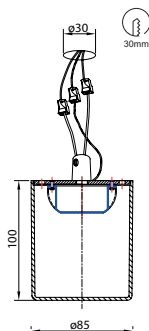

7730 Blanco-White
LED 9W 3000K 700lm

7732 Blanco-White
LED 9W 3000K 700lm

7734 Blanco-White
LED 9W 3000K 700lm

7731 Blanco-White
LED 9W 4000K 700lm

7733 Blanco-White
LED 9W 4000K 700lm

7735 Blanco-White
LED 9W 4000K 700lm