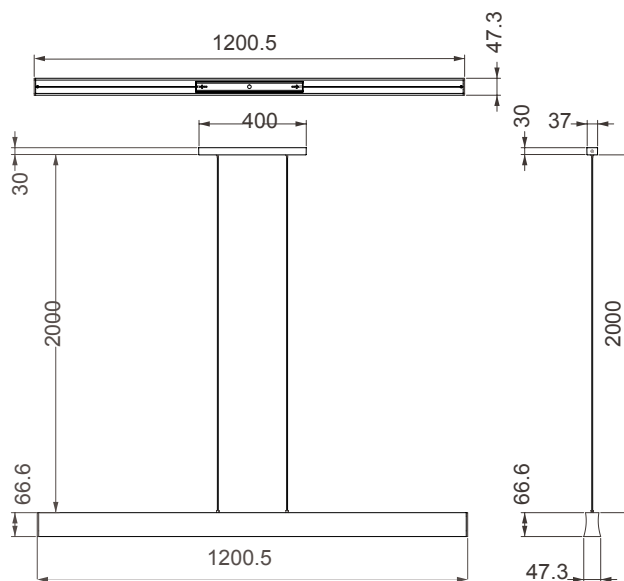

HANOK

7546 Negro-Black
LED 38W 3000K 2850lm

7542 Blanco-White
LED 38W 3000K 2850lm

7547 Negro-Black
LED 38W 4000K 3000lm

7543 Blanco-White
LED 38W 4000K 3000lm

77/6
pág. 16