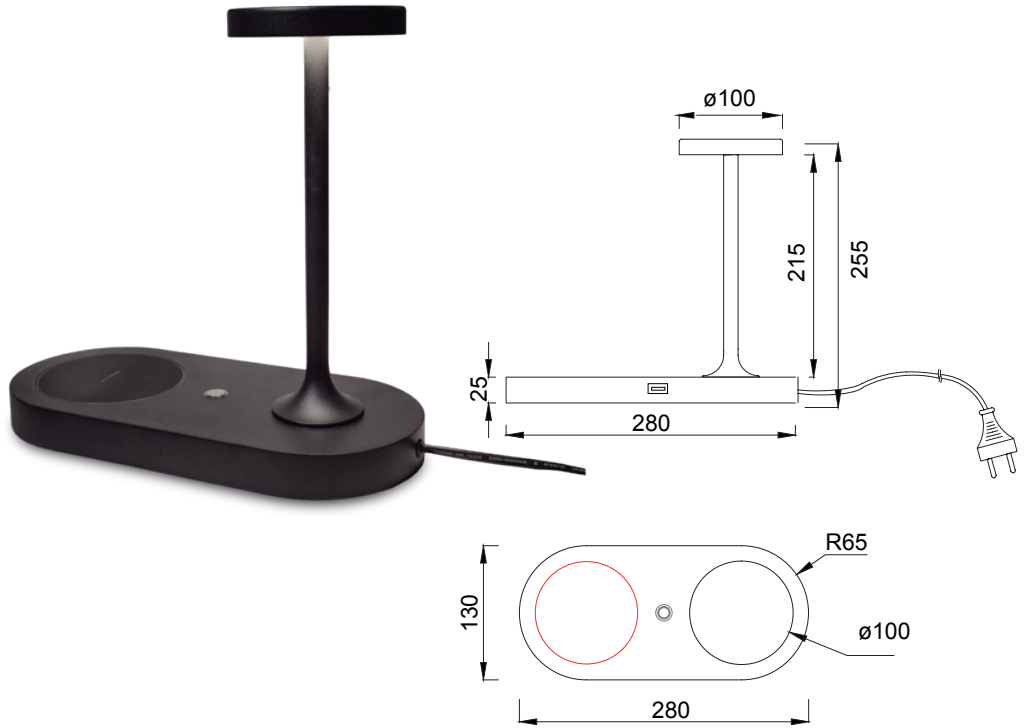

# CERES

7291 Negro-Black  
LED 6W 450lm

USB  
Output

Touch  
switch  
3 Step-Dim

USB + Cargador de Inducción  
USB + Induction Charger

FAST CHARGER

Touch  
switch  
3 Step-Dim

USB  
Output

LED life / LED vida  
30.000 h

ON / OFF  
30.000

garantía mantenido  
5 años  
WARRANTY  
GARANTIA  
LED

LED  
INCLUDED

IP20

Aluminio-Aluminium 220-240V~50/60Hz CRI>80