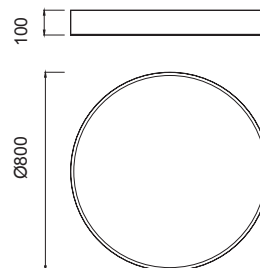

**5500 Blanco-White**  
LED 50W 4200K 3750lm

**5508 Blanco-White**  
LED 90W 4200K 6750lm

**6150 Blanco-White**  
LED 50W 3000K 3500lm

**6151 Blanco-White**  
LED 90W 3000K 6400lm

Metal Acrílico-Metal Acrylic 100-250V~ 50/60Hz CRI:> 80