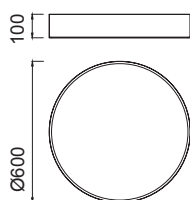

**5500 Blanco-White**  
LED 50W 4200K 3750lm

**5508 Blanco-White**  
LED 90W 4200K 6750lm

**6150 Blanco-White**  
LED 50W 3000K 3500lm

**6151 Blanco-White**  
LED 90W 3000K 6400lm

Metal Acrílico-Metal Acrylic 100-250V~ 50/60Hz CRI:> 80