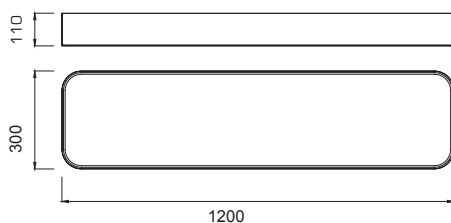

CUMBUCO

5503 Blanco-White
LED 85W 4200K 6375lm

5501 Blanco-White
LED 50W 4200K 3750lm

Metal Acrílico-Metal Acrylic 100-250V~ 50/60Hz CRI:> 80