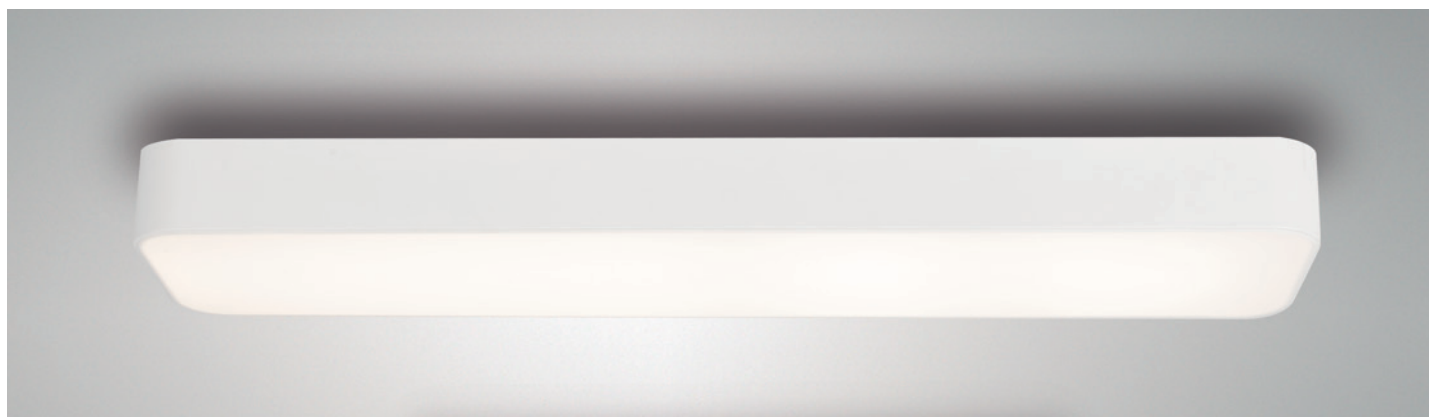

CUMBUCO

5503 Blanco-White
LED 85W 4200K 6375lm

5501 Blanco-White
LED 50W 4200K 3750lm

Metal Acrílico-Metal Acrylic 100-250V~ 50/60Hz CRI:> 80