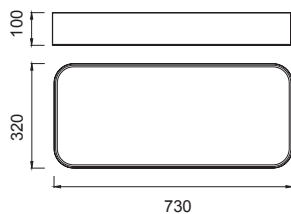

CUMBUCO

5503 Blanco-White
LED 85W 4200K 6375lm

5501 Blanco-White
LED 50W 4200K 3750lm

Metal Acrílico-Metal Acrylic 100-250V~ 50/60Hz CRI:> 80