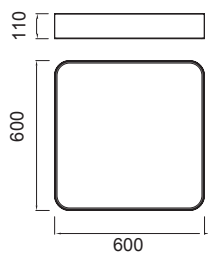

CUMBUCO

5513 Blanco-White
LED 80W 4200K 6000lm

6153 Blanco-White
LED 80W 3000K 5650lm

5502 Blanco-White
LED 35W 4200K 2625lm

6152 Blanco-White
LED 35W 3000K 2350lm

Metal Acrílico-Metal Acrylic 100-250V~ 50/60Hz CRI:> 80