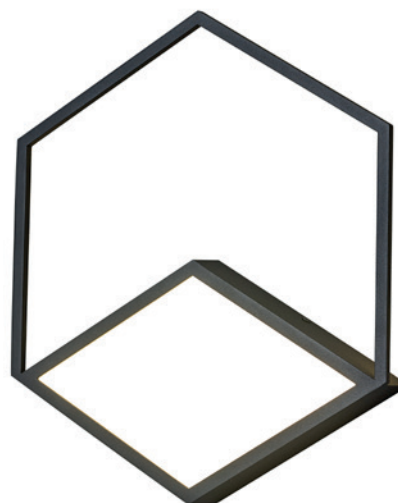

# KUBICK 3000K

**7760** Blanco Mate-Matt White  
LED 48W 2700lm

**7761** Blanco Mate-Matt White  
LED 48W 2700lm  
Dimmable

**7762** Negro Mate-Matt Black  
LED 48W 2700lm

**7763** Negro Mate-Matt Black  
LED 48W 2700lm  
Dimmable