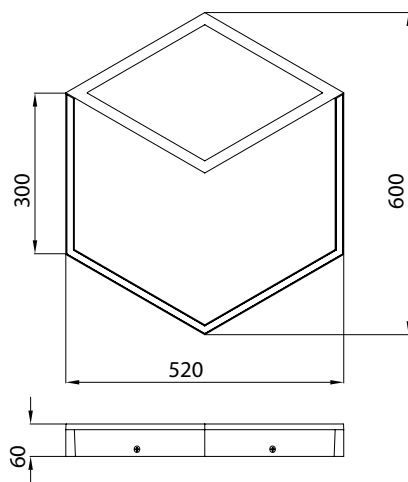

# KUBICK 3000K

**7760** Blanco Mate-Matt White  
LED 48W 2700lm

**7761** Blanco Mate-Matt White  
LED 48W 2700lm  
Dimmable

**7762** Negro Mate-Matt Black  
LED 48W 2700lm

**7763** Negro Mate-Matt Black  
LED 48W 2700lm  
Dimmable