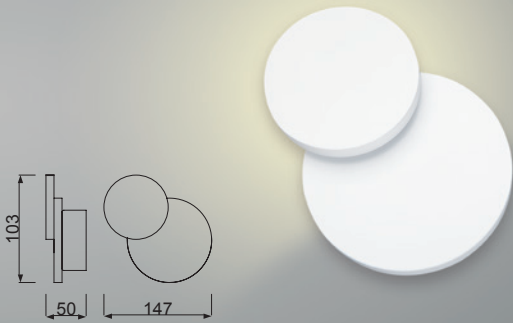

C0142 Blanco Mate-MattWhite
LED 5W 325lm

C0141 Blanco Mate-MattWhite
LED 5W 325lm

C0143 Blanco Mate-MattWhite
LED 5W 325lm