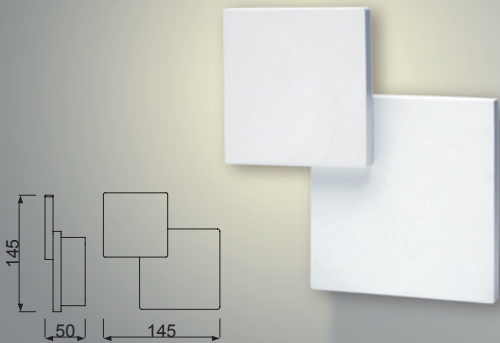

C0142 Blanco Mate-MattWhite
LED 5W 325lm

C0141 Blanco Mate-MattWhite
LED 5W 325lm

C0143 Blanco Mate-MattWhite
LED 5W 325lm