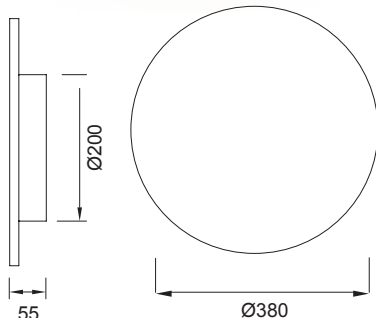

**C0125 Blanco-White**  
LED 30W 3000k 2400lm

**C0126 Negro-Black**  
LED 30W 3000k 2400lm

**C0130 Blanco-White**  
LED 30W 2700k 2100lm

**C0134 Negro-Black**  
LED 30W 2700k 2100lm

Aluminio-Aluminium 220-240V 50/60Hz CRI: > 80