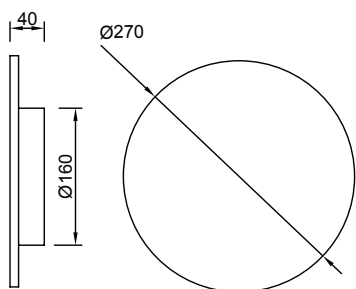

BORA BORA

16W

C0117 Blanco-White
LED 16W 3000k 1350lm

C0118 Plata-Silver
LED 16W 3000k 1350lm

C0124 Negro-Black
LED 16W 3000k 1350lm

C0129 Blanco-White
LED 16W 2700k 1120lm

C0133 Negro-Black
LED 16W 2700k 1120lm