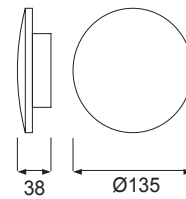

# BORA BORA

6W

**C0101** Blanco-White  
LED 6W 3000k 540lm

**C0111** Plata-Silver  
LED 6W 3000k 540lm

**C0119** Negro-Black  
LED 6W 3000k 540lm

**C0127** Blanco-White  
LED 6W 2700k 420lm

**C0131** Negro-Black  
LED 6W 2700k 420lm