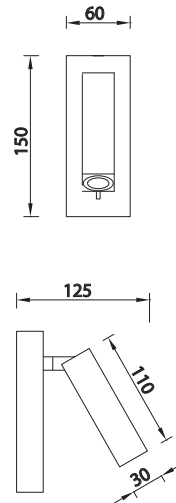

# TARIFA

3000K

**6070** Blanco-White  
LED 3W 210lm

**6071** Satin-Satin  
LED 3W 210lm

**6072** Cuero-Antique Brass  
LED 3W 210lm

Aluminio-Aluminium 100-240V~ 50/60Hz CRI:> 80