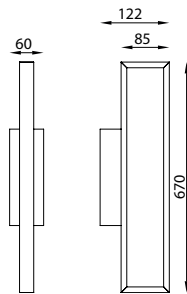

DURBAN

3000K

7197 Blanco-White
LED 10W 780lm 100-250V

7198 Blanco-White
LED 20W 1550lm 100-250V

7199 Blanco-White
LED 30W 2300lm 220-240V