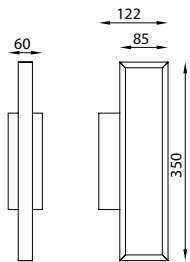

DURBAN

3000K

7197 Blanco-White
LED 10W 780lm 100-250V

7198 Blanco-White
LED 20W 1550lm 100-250V

7199 Blanco-White
LED 30W 2300lm 220-240V