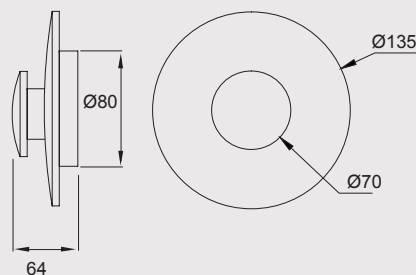

**7240** Blanco-White  
LED 6W 540lm

Aluminio-Aluminium 220-240V~ 50/60Hz CRI:> 80