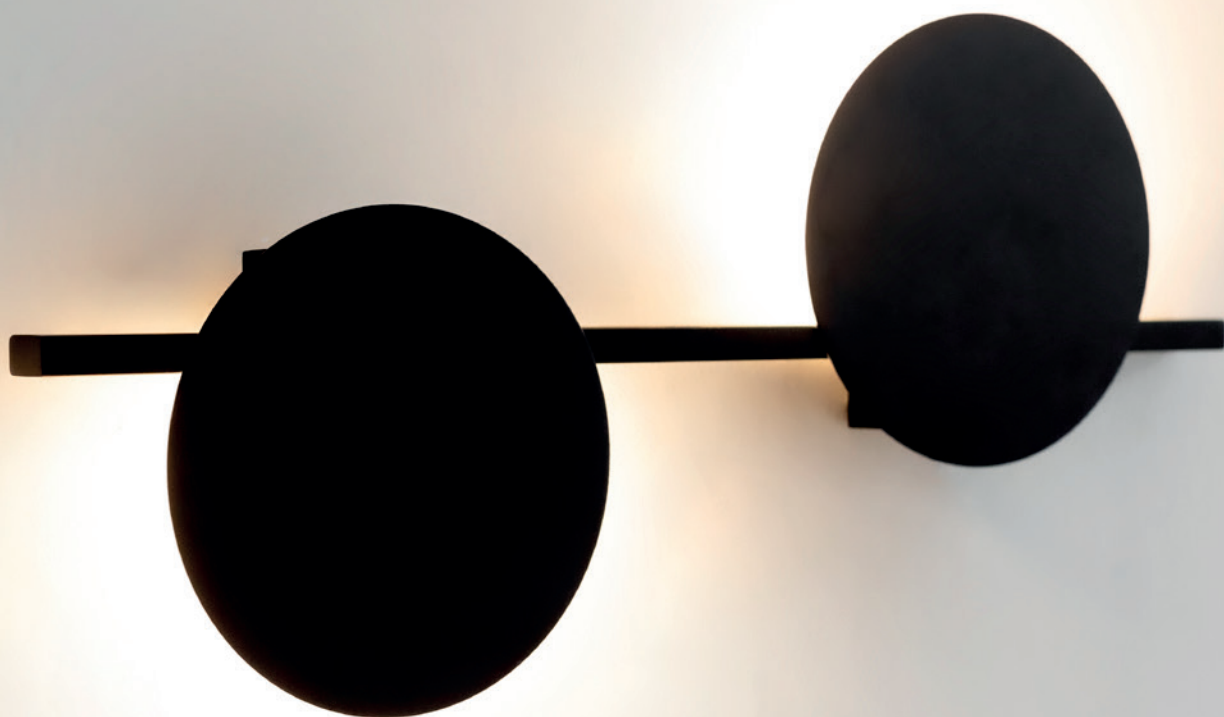

ERIS

7299 Negro-Black
LED 16 W 1280lm

7298 Blanco-White
LED 16 W 1280lm