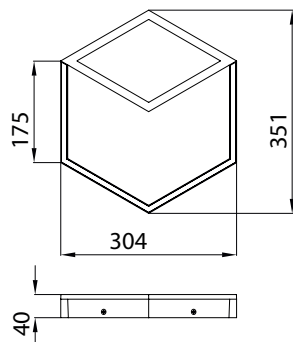

**7596 Negro-Black**  
LED 33,5W 3000K 1870lm

**7597 Negro-Black**  
LED 33,5W 3000K 1870lm  
Dimmable

**7592 Negro-Black**  
LED 26W 3000K 1630lm

**7593 Negro-Black**  
LED 26W 3000K 1630lm  
Dimmable

7762  
pág. 108