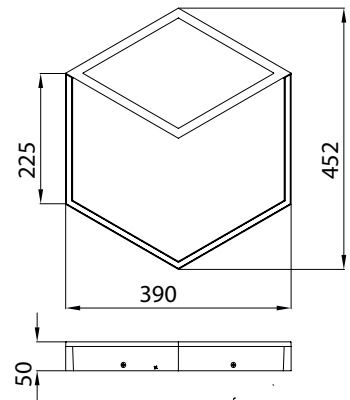

**7596 Negro-Black**  
LED 33,5W 3000K 1870lm

**7597 Negro-Black**  
LED 33,5W 3000K 1870lm  
Dimmable

**7592 Negro-Black**  
LED 26W 3000K 1630lm

**7593 Negro-Black**  
LED 26W 3000K 1630lm  
Dimmable

7762  
pág. 108