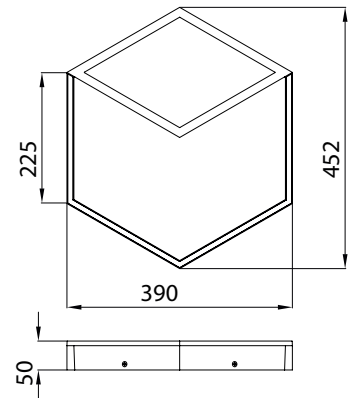

7590 Blanco-White
LED 26W 3000K 1630lm

7591 Blanco-White
LED 26W 3000K 1630lm
Dimmable

7594 Blanco-White
LED 33,5W 3000K 1870lm

7595 Blanco-White
LED 33,5W 3000K 1870lm
Dimmable

7762
pág. 108