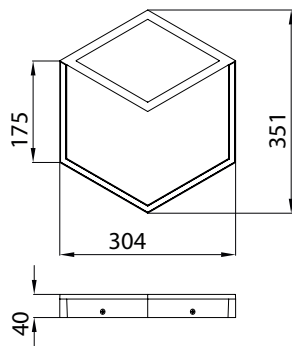

7590 Blanco-White
LED 26W 3000K 1630lm

7591 Blanco-White
LED 26W 3000K 1630lm
Dimmable

7594 Blanco-White
LED 33,5W 3000K 1870lm

7595 Blanco-White
LED 33,5W 3000K 1870lm
Dimmable

7762
pág. 108