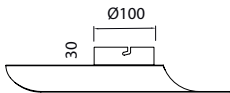

**7695 Arena-Sabbia**  
1L x GX53 (No incl)

Bombillas Recomendadas/ Suggested Bulbs  
R09224 R09225 R09248 R09249

NOT INCLUDED

Metal-Metal 100-240V~ 50/60Hz GX53 máx. 15WLED (No incl)