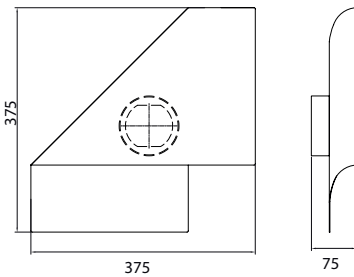

**7695 Arena-Sabbia**  
1L x GX53 (No incl)

Bombillas Recomendadas/ Suggested Bulbs  
R09224 R09225 R09248 R09249

NOT INCLUDED

Metal-Metal 100-240V~ 50/60Hz GX53 máx. 15WLED (No incl)