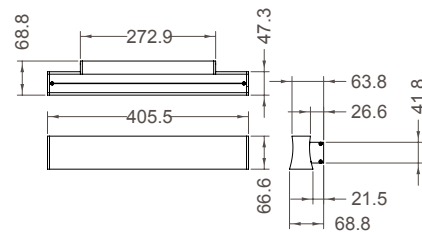

7774 Blanco-White
LED 14W **3000K** 950lm

7776 Negro-Black
LED 14W **3000K** 950lm

7775 Blanco-White
LED 14W **4000K** 1000lm

7777 Negro-Black
LED 14W **4000K** 1000lm

7546
pág. 154

7548
pág. 160

110°

LED life / LED vida
50.000 h

ON / OFF
30.000

garantía, manfracc. 5 años
WARRANTIA
GARANTIA
LED

LED
INCLUDED

IP20