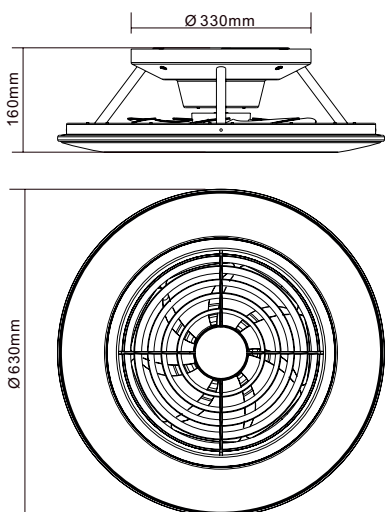

ALISIO

6705 Blanco-White
LED 70W 2700K-5000K 4900lm
Ventilador 35W

6706 Plata-Silver
LED 70W 2700K-5000K 4900lm
Ventilador 35W

6707 Cuero-Antique Brass
LED 70W 2700K-5000K 4900lm
Ventilador 35W

R00128

Powered by