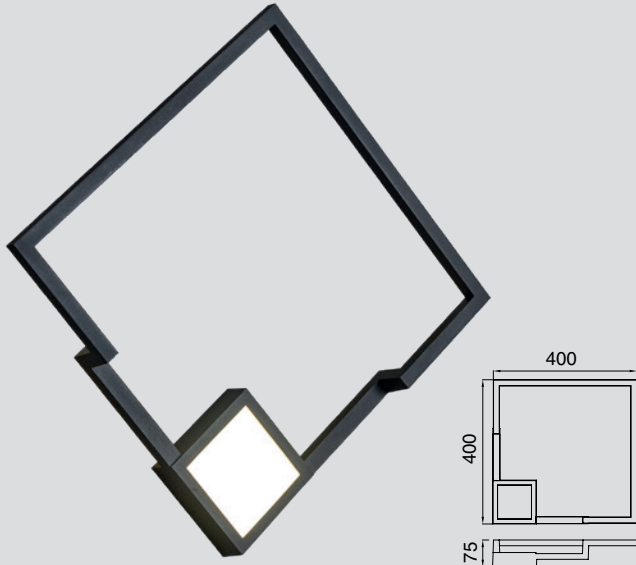

BOUTIQUE

7680 Negro-Black
LED 25W 3000K 1370lm

7681 Negro-Black
LED 25W 3000K 1370lm
Dimmable

7682 Negro-Black
LED 17,5W 3000K 1150lm

7683 Negro-Black
LED 17,5W 3000K 1150lm
Dimmable

7668 Blanco-White
LED 25W 3000K 1370lm

7669 Blanco-White
LED 25W 3000K 1370lm
Dimmable

7670 Blanco-White
LED 17,5W 3000K 1150lm

7671 Blanco-White
LED 17,5W 3000K 1150lm
Dimmable