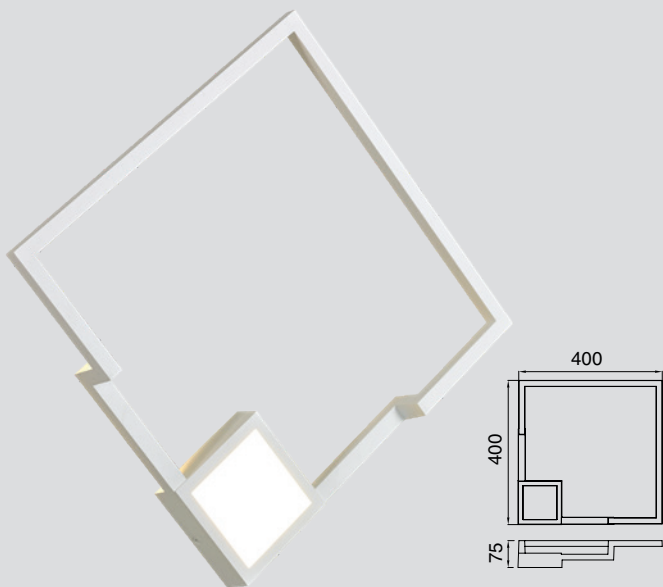

BOUTIQUE

7680 Negro-Black
LED 25W 3000K 1370lm

7681 Negro-Black
LED 25W 3000K 1370lm
Dimmable

7682 Negro-Black
LED 17,5W 3000K 1150lm

7683 Negro-Black
LED 17,5W 3000K 1150lm
Dimmable

7668 Blanco-White
LED 25W 3000K 1370lm

7669 Blanco-White
LED 25W 3000K 1370lm
Dimmable

7670 Blanco-White
LED 17,5W 3000K 1150lm

7671 Blanco-White
LED 17,5W 3000K 1150lm
Dimmable