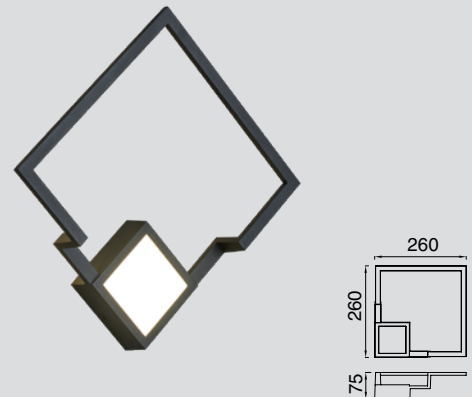

BOUTIQUE

7680 Negro-Black
LED 25W 3000K 1370lm

7681 Negro-Black
LED 25W 3000K 1370lm
Dimmable

7682 Negro-Black
LED 17,5W 3000K 1150lm

7683 Negro-Black
LED 17,5W 3000K 1150lm
Dimmable

7668 Blanco-White
LED 25W 3000K 1370lm

7669 Blanco-White
LED 25W 3000K 1370lm
Dimmable

7670 Blanco-White
LED 17,5W 3000K 1150lm

7671 Blanco-White
LED 17,5W 3000K 1150lm
Dimmable