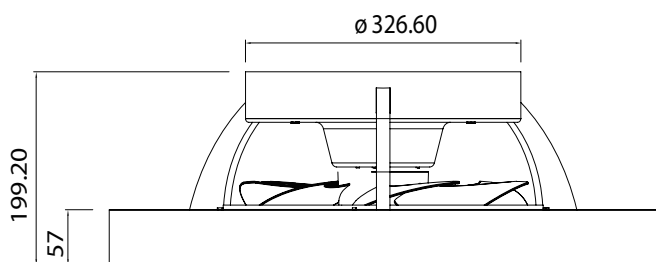

TÍBET

7123 Blanco-White
LED 70W 2700K-5000K 3900lm
Ventilador 35W

7126 Madera-Wood
LED 70W 2700K-5000K 3900lm
Ventilador 35W

R00128

Powered by **Google Assistant** Powered by **tuya** **YouTube**

works with **Google Assistant**
 works with **amazon alexa**
VOICE CONTROL SYSTEM