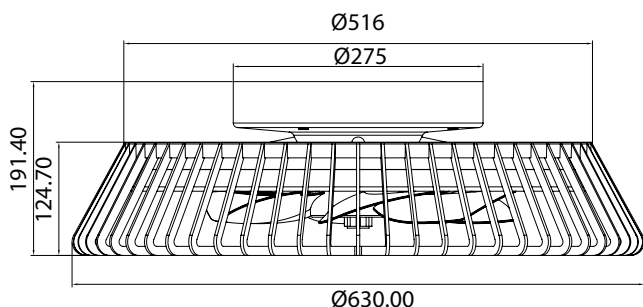

HIMALAYA

7122 Plata-Silver
LED 70W 2700K-5000K 4900lm
Ventilador 35W

7128 Madera-Wood
LED 70W 2700K-5000K 4900lm
Ventilador 35W

R00128

Powered by

Powered by

YouTube

mAntra lighting