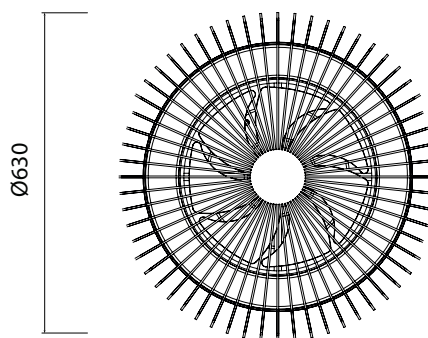

HIMALAYA

7122 Plata-Silver
LED 70W 2700K-5000K 4900lm
Ventilador 35W

7128 Madera-Wood
LED 70W 2700K-5000K 4900lm
Ventilador 35W

R00128

Powered by

Powered by

YouTube

mAntra lighting