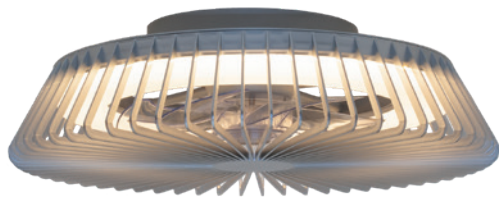

HIMALAYA

7122 Plata-Silver
LED 70W 2700K-5000K 4900lm
Ventilador 35W

7128 Madera-Wood
LED 70W 2700K-5000K 4900lm
Ventilador 35W

R00128

Powered by

Powered by

YouTube

mAntra lighting