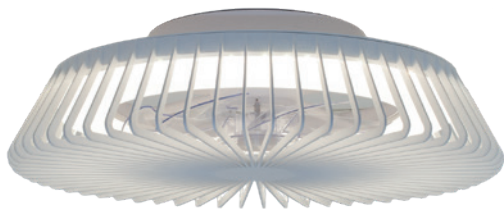

HIMALAYA

7120 Blanco-White
LED 70W 2700K-5000K 4900lm
Ventilador 35W

7121 Negro-Black
LED 70W 2700K-5000K 4900lm
Ventilador 35W

R00128

Powered by Powered by YouTube

mAntra lighting

works with
Google Assistant
works with
amazon alexa
VOICE CONTROL SYSTEM