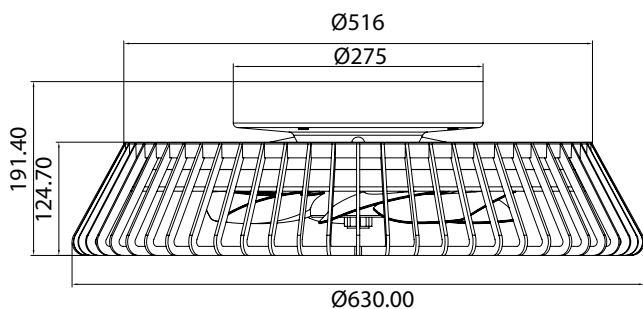

HIMALAYA

7120 Blanco-White
LED 70W 2700K-5000K 4900lm
Ventilador 35W

7121 Negro-Black
LED 70W 2700K-5000K 4900lm
Ventilador 35W

R00128

Powered by Powered by YouTube

mAntra lighting

works with
Google Assistant
works with
amazon alexa
VOICE CONTROL SYSTEM