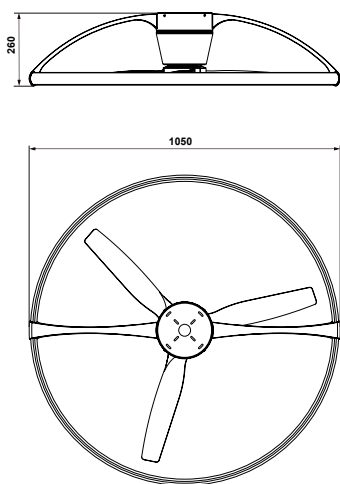

NEPAL

7532 Blanco/Haya-White/Beech
 LED 75W 2700K-5000K 7200lm
 Ventilador 35W

REVERSE FUNCTION

works with
Google Assistant
 works with
amazon alexa
VOICE CONTROL SYSTEM

R00134

Powered by

mAntra lighting

Powered by