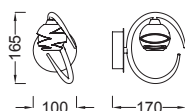

LOOP

● **1815** Níquel satinado-*Satin nickel*
2L× G9 máx. 5W Led (incl)

● **1825** Cuero-Antique brass
2L× G9 máx. 5W Led (incl)

● **1816** Níquel satinado-*Satin nickel*
1L× G9 máx. 5W Led (incl)

● **1826** Cuero-Antique brass
1L× G9 máx. 5W Led (incl)