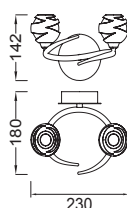

LOOP

● **1815** Níquel satinado-*Satin nickel*
2L× G9 máx. 5W Led (incl)

● **1825** Cuero-Antique brass
2L× G9 máx. 5W Led (incl)

● **1816** Níquel satinado-*Satin nickel*
1L× G9 máx. 5W Led (incl)

● **1826** Cuero-Antique brass
1L× G9 máx. 5W Led (incl)