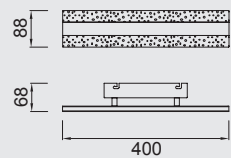

BURBUJA

5790 Cromo-Chrome
LED 48W 4000K 3360lm

5792 Cromo-Chrome
LED 30W 4000K 1200lm

5735 Cromo-Chrome
LED 16W 4000K 1120lm

Metal/Acrílico-Metal/Acrylic 220-240V~50/60Hz