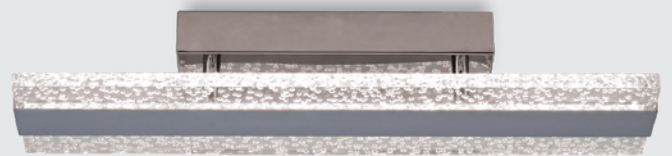

BURBUJA

5790 Cromo-Chrome
LED 48W 4000K 3360lm

5792 Cromo-Chrome
LED 30W 4000K 1200lm

5735 Cromo-Chrome
LED 16W 4000K 1120lm

Metal/Acrílico-Metal/Acrylic 220-240V~50/60Hz