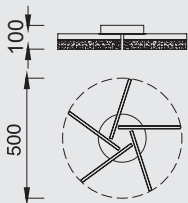

BURBUJA

5790 Cromo-Chrome
LED 48W 4000K 3360lm

5792 Cromo-Chrome
LED 30W 4000K 1200lm

5735 Cromo-Chrome
LED 16W 4000K 1120lm

Metal/Acrílico-Metal/Acrylic 220-240V~50/60Hz