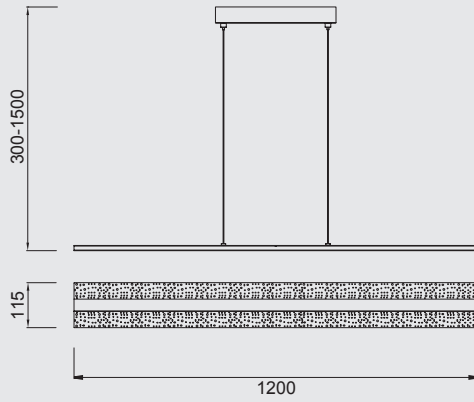

BURBUJA

5790 Cromo-Chrome
LED 48W 4000K 3360lm

5792 Cromo-Chrome
LED 30W 4000K 1200lm

5735 Cromo-Chrome
LED 16W 4000K 1120lm

Metal/Acrílico-Metal/Acrylic 220-240V~50/60Hz