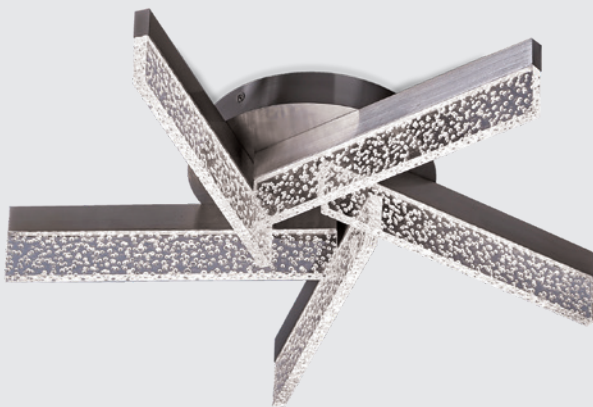

BURBUJA

5790 Cromo-Chrome
LED 48W 4000K 3360lm

5792 Cromo-Chrome
LED 30W 4000K 1200lm

5735 Cromo-Chrome
LED 16W 4000K 1120lm

Metal/Acrílico-Metal/Acrylic 220-240V~50/60Hz