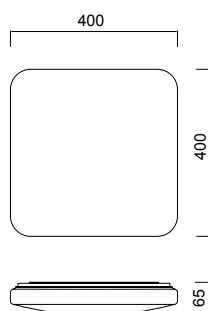

QUATRO II

6242 Blanco-White
LED 60W 3000K 3800lm

6241 Blanco-White
LED 45W 3000K 2800lm

6240 Blanco-White
LED 30W 3000K 1800lm

6245 Blanco-White
LED 60W 5000K 4000lm

6244 Blanco-White
LED 45W 5000K 3000lm

6243 Blanco-White
LED 30W 5000K 2000lm