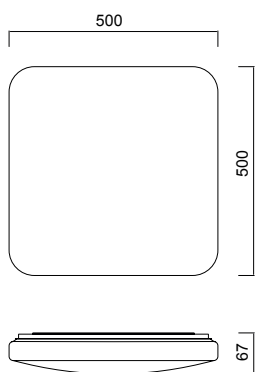

QUATRO II

6242 Blanco-White
LED 60W 3000K 3800lm

6241 Blanco-White
LED 45W 3000K 2800lm

6240 Blanco-White
LED 30W 3000K 1800lm

6245 Blanco-White
LED 60W 5000K 4000lm

6244 Blanco-White
LED 45W 5000K 3000lm

6243 Blanco-White
LED 30W 5000K 2000lm