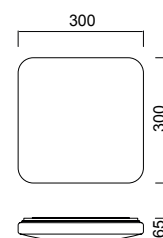

QUATRO II

6242 Blanco-White
LED 60W 3000K 3800lm

6241 Blanco-White
LED 45W 3000K 2800lm

6240 Blanco-White
LED 30W 3000K 1800lm

6245 Blanco-White
LED 60W 5000K 4000lm

6244 Blanco-White
LED 45W 5000K 3000lm

6243 Blanco-White
LED 30W 5000K 2000lm