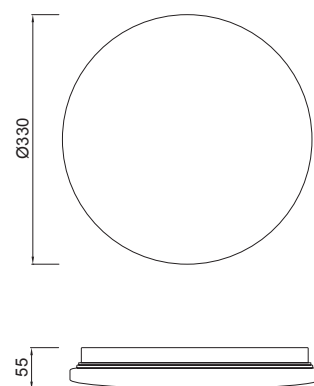

# ZERO II

**5940** Blanco-White  
LED 50W 3000K 3700lm

**5942** Blanco-White  
LED 36W 3000K 2350lm

**5944** Blanco-White  
LED 24W 3000K 1600lm

**5941** Blanco-White  
LED 50W 5000K 3800lm

**5943** Blanco-White  
LED 36W 5000K 2450lm

**5945** Blanco-White  
LED 24W 5000K 1700lm

Metal/Acrílico-Metal/Acrylic 220-240V~50/60H