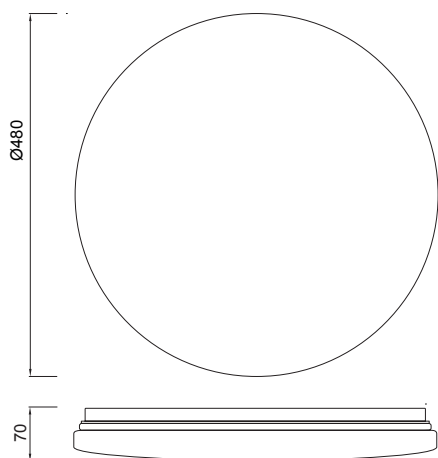

# ZERO II

**5940** Blanco-White  
LED 50W 3000K 3700lm

**5942** Blanco-White  
LED 36W 3000K 2350lm

**5944** Blanco-White  
LED 24W 3000K 1600lm

**5941** Blanco-White  
LED 50W 5000K 3800lm

**5943** Blanco-White  
LED 36W 5000K 2450lm

**5945** Blanco-White  
LED 24W 5000K 1700lm

Metal/Acrílico-Metal/Acrylic 220-240V~50/60H