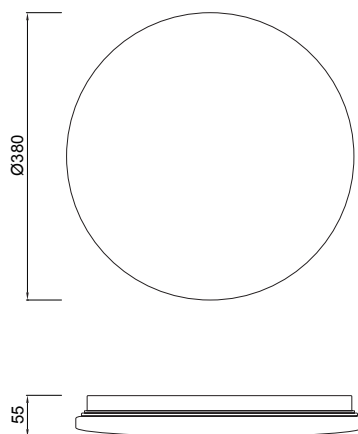

# ZERO II

**5940** Blanco-White  
LED 50W 3000K 3700lm

**5942** Blanco-White  
LED 36W 3000K 2350lm

**5944** Blanco-White  
LED 24W 3000K 1600lm

**5941** Blanco-White  
LED 50W 5000K 3800lm

**5943** Blanco-White  
LED 36W 5000K 2450lm

**5945** Blanco-White  
LED 24W 5000K 1700lm

Metal/Acrílico-Metal/Acrylic 220-240V~50/60H