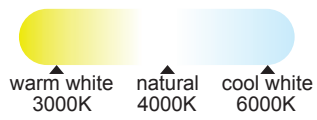

QUAD

6455 Blanco-White
LED 50W 3000K-6000K 3200lm

OFF

ON

Warm white
3000K

natural
4000K

cool white
6000K

R00127