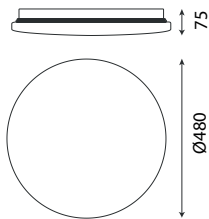

# ZERO SMART

**5946 Blanco-White**  
LED 80W 3000K-5000K 4500lm

**5947 Blanco-White**  
LED 56W 3000K-5000K 3500lm

**5948 Blanco-White**  
LED 40W 3000K-5000K 2400lm

R00129

Metal/Acrílico-Metal/Acrylic 220-240V~50/60Hz