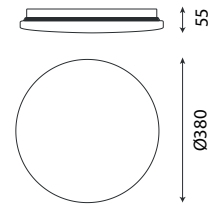

# ZERO SMART

**5946 Blanco-White**  
LED 80W 3000K-5000K 4500lm

**5947 Blanco-White**  
LED 56W 3000K-5000K 3500lm

**5948 Blanco-White**  
LED 40W 3000K-5000K 2400lm

R00129

Metal/Acrílico-Metal/Acrylic 220-240V~50/60Hz