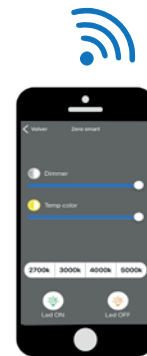

# ZERO SMART

**5946 Blanco-White**  
LED 80W 3000K-5000K 4500lm

**5947 Blanco-White**  
LED 56W 3000K-5000K 3500lm

**5948 Blanco-White**  
LED 40W 3000K-5000K 2400lm

R00129

Metal/Acrílico-Metal/Acrylic 220-240V~50/60Hz