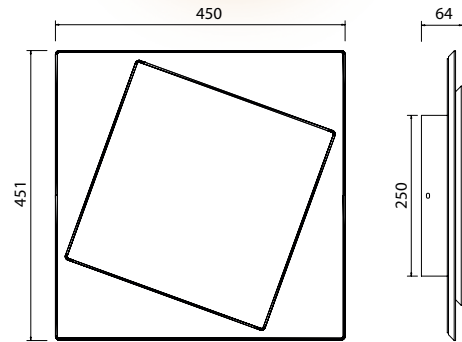

DAKLA

6426 Blanco-White
LED 18W 3000K 1090lm

6429 Blanco-White
LED 30W 3000K 1810lm

6425 Blanco-White
LED 12W 3000K 725lm

Metal/Acrílico-Metal/Acrylic 220-240V~ 50/60Hz CRI >80