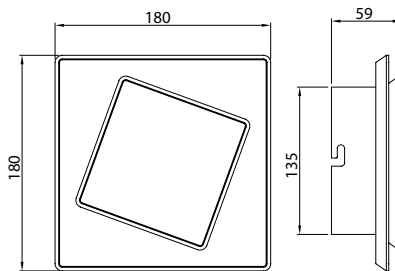

DAKLA

6426 Blanco-White
LED 18W 3000K 1090lm

6429 Blanco-White
LED 30W 3000K 1810lm

6425 Blanco-White
LED 12W 3000K 725lm

Metal/Acrílico-Metal/Acrylic 220-240V~ 50/60Hz CRI >80