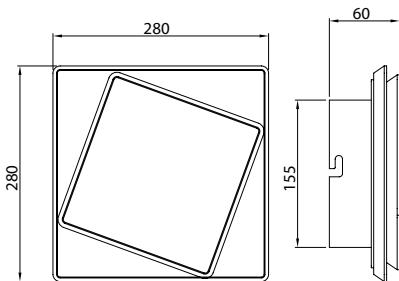

DAKLA

6426 Blanco-White
LED 18W 3000K 1090lm

6429 Blanco-White
LED 30W 3000K 1810lm

6425 Blanco-White
LED 12W 3000K 725lm

Metal/Acrílico-Metal/Acrylic 220-240V~ 50/60Hz CRI >80