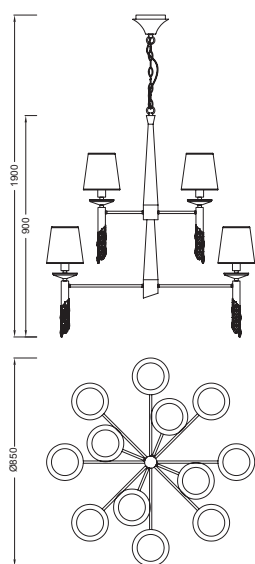

TIFFANY

3850 Cromo/Blanco-Chrome/White

12x **E14** máx20W Led (no incl)

12 X **G9** Max.5W Led (no incl)

3870 Cuero/Coñac-Antique Brass/Soft bronze

12x **E14** máx20W Led (no incl)

12 X **G9** Max.5W Led (no incl)

220-240V~ 50/60Hz Tela/Acero/Cristal- Tela/Acero/Cristal