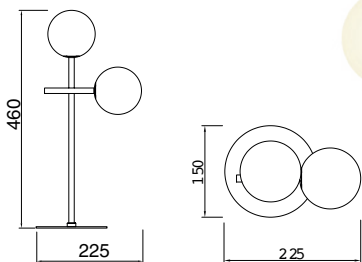

CELLAR

7637 Negro-Black
2L x G4 máx. 5W Led (incl)

7638 Negro-Black
1L x G4 máx. 5W Led (incl)

R09243 LED G4 5W 3000K 500lm (incl)