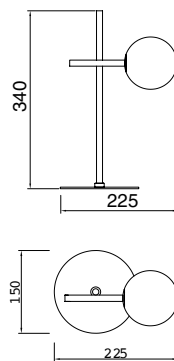

CELLAR

7637 Negro-Black
2L x G4 máx. 5W Led (incl)

7638 Negro-Black
1L x G4 máx. 5W Led (incl)

R09243 LED G4 5W 3000K 500lm (incl)