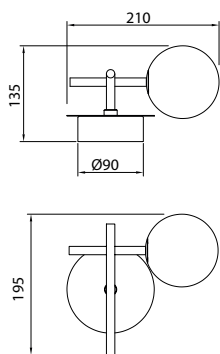

7636 Negro-Black
1L x G4 máx. 5W Led (incl)

7635 Negro-Black
2L x G4 máx. 5W Led (incl)

R09243 LED G4 5W 3000K 500lm (incl)