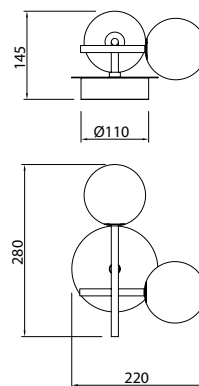

7636 Negro-Black
1L x G4 máx. 5W Led (incl)

7635 Negro-Black
2L x G4 máx. 5W Led (incl)

R09243 LED G4 5W 3000K 500lm (incl)