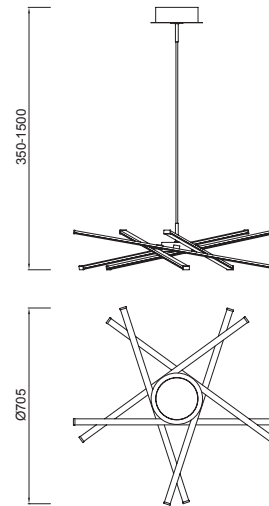

STAR LED

by Santiago Sevillano Studio

5913 Plata cromo-Silver chrome
LED 42W 3000K 3700lm
 Dimmable

5915 Plata cromo-Silver chrome
LED 42W 3000K 3700lm

5918 Plata cromo-Silver chrome
LED 42W 3000K 3700lm
 Dimmable

6031 Plata cromo-Silver chrome
LED 42W 3000K 3700lm