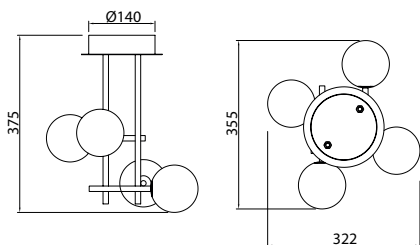

**7633 Negro-Black**  
4L x G4 máx. 5W Led (incl)

**7632 Negro-Black**  
7L x G4 máx. 5W Led (incl)

**R09243 LED G4 5W 3000K 500lm (incl)**