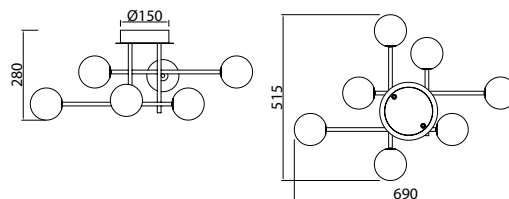

**7633 Negro-Black**  
4L x G4 máx. 5W Led (incl)

**7632 Negro-Black**  
7L x G4 máx. 5W Led (incl)

**R09243 LED G4 5W 3000K 500lm (incl)**