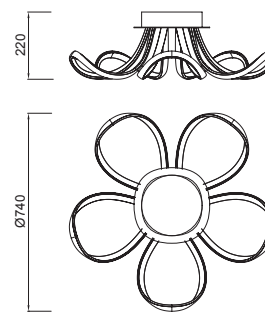

KNOT LED

5916 Plata cromo-Silver chrome

LED 60W 3000K 4800lm

Dimmable

4990 Plata cromo-Silver chrome

LED 40W 3000K 2800lm

100-240V~50/60Hz