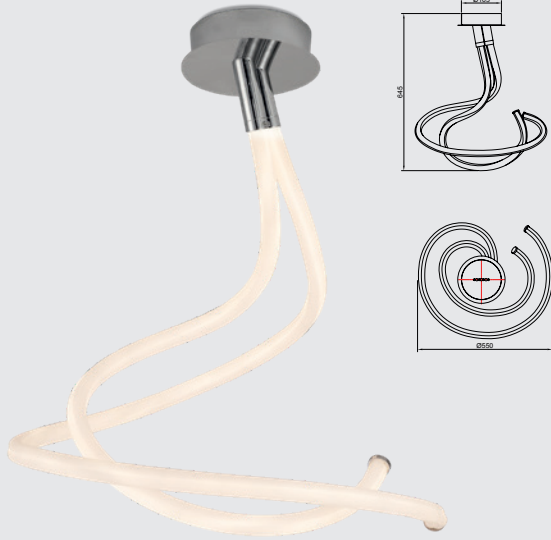

NUR LINE

by José Ignacio Ballester

6600 Cromo Blanco-Chrome white
LED 50W 3000K 3750lm

6601 Cromo Blanco-Chrome white
LED 40W 3000K 3000lm

Plafón XL-Ceiling lamp XL

6602 Cromo/Blanco-Chrome/White
LED 50W 3000K 3750lm