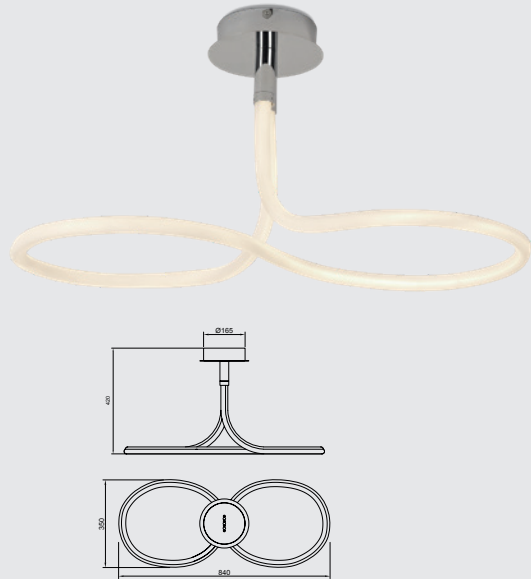

NUR LINE

by José Ignacio Ballester

6600 Cromo Blanco-Chrome white
LED 50W 3000K 3750lm

6601 Cromo Blanco-Chrome white
LED 40W 3000K 3000lm

Plafón XL-Ceiling lamp XL

6602 Cromo/Blanco-Chrome/White
LED 50W 3000K 3750lm